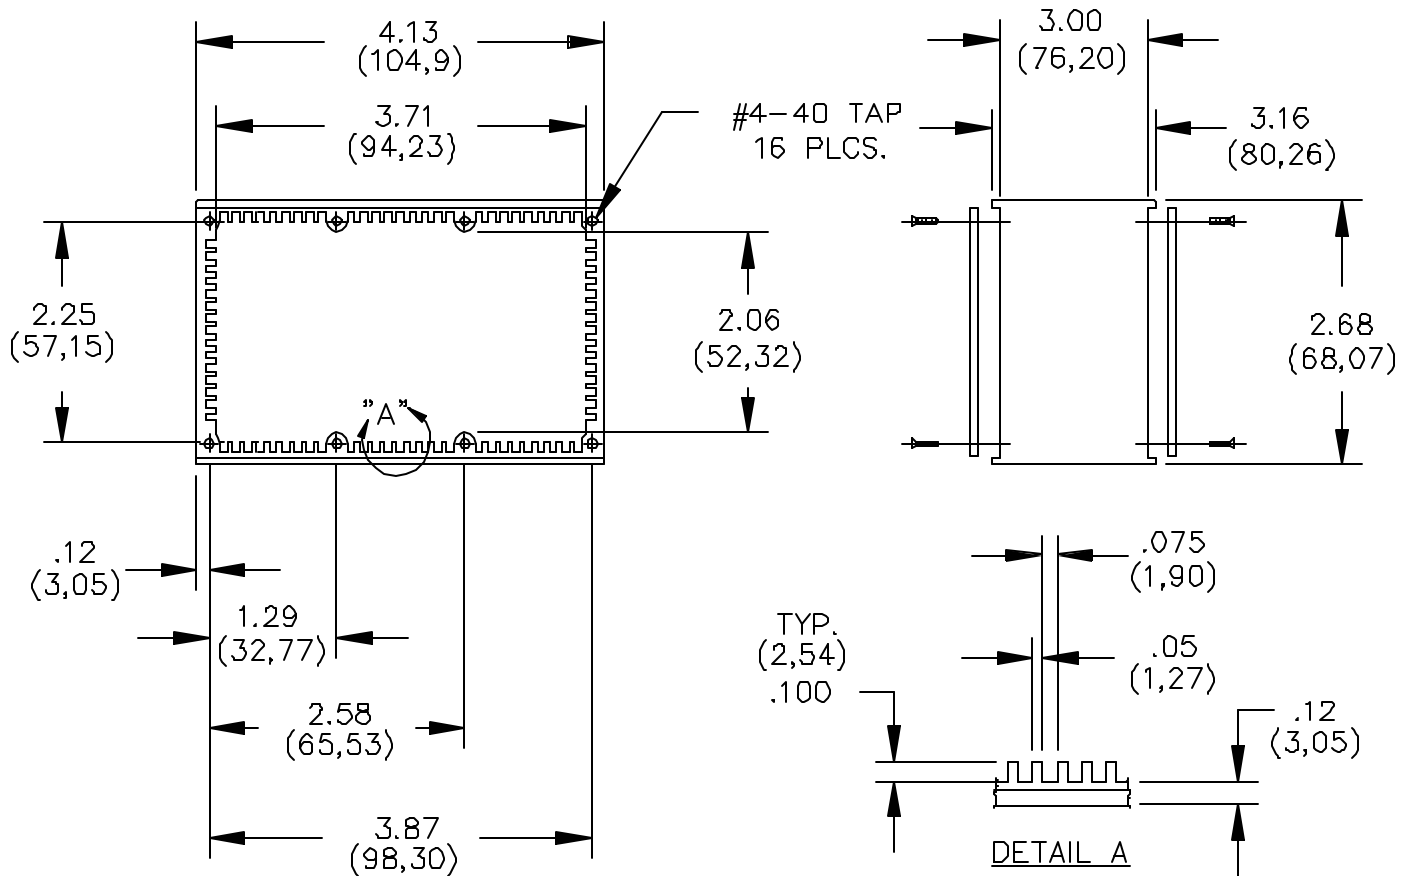

Model 3311
Size G Extruded
Aluminum Box With Cover

MATERIALS:

Shielded Housing: Extruded Aluminum, Alloy 6063-ST
 Finish: Blue baked enamel per Federal Standard 595,
 #25109 over primer wash per DOD-P-15328.
 Cover: 2 each, 2.03 (.080) thick Aluminum, Alloy
 1100-H14

Finish: Clear anodized per MIL-A-8625
 Screws: 16 each #4-40 x 6.35 (1/4") Flat head with
 blue zinc plating

RATINGS:

Operating Temperature: +150°C (+302°F) Max.

ORDERING INFORMATION: Model 3311

All dimensions are in inches. Tolerances (except noted): .xx = ±.02" (.51 mm), .xxx = ±.005" (.127 mm).
 All specifications are to the latest revisions. Specifications are subject to change without notice.
 Registered trademarks are the property of their respective companies.